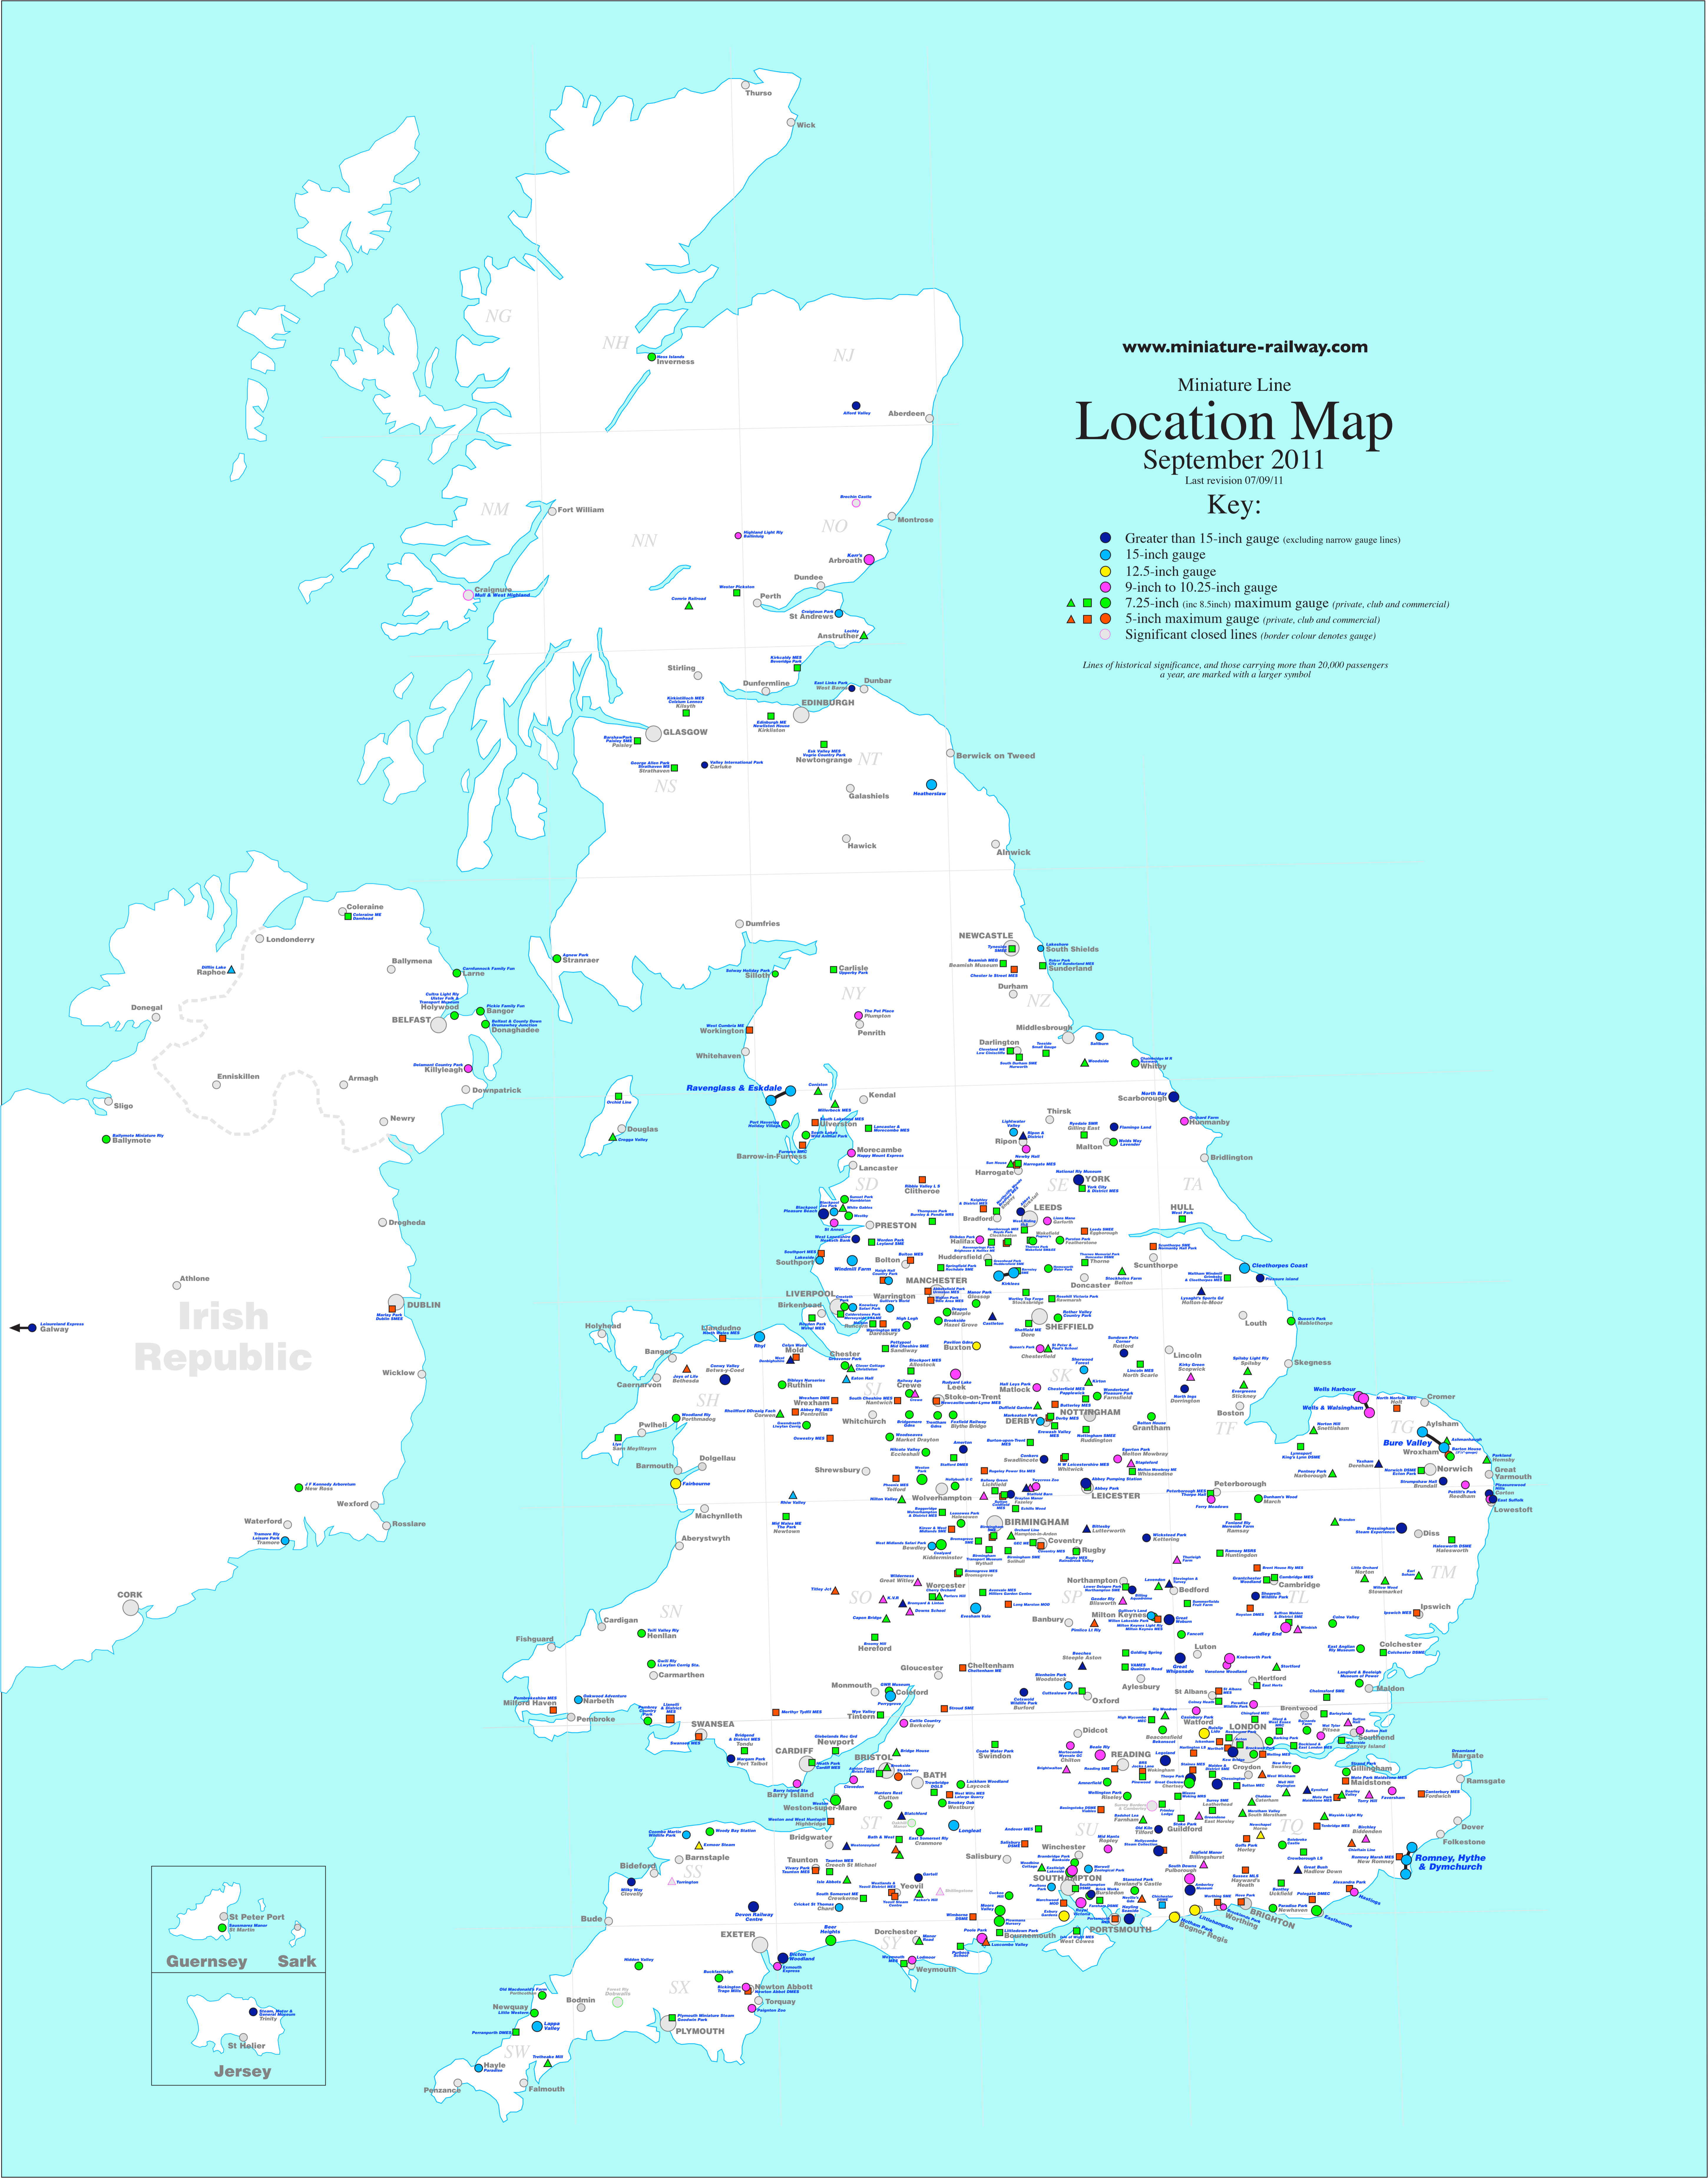

www.miniature-railway.com

Miniature Line
Location Map
September 2011
Last revision 07/09/11

Key:

- Greater than 15-inch gauge (excluding narrow gauge lines)
- 15-inch gauge
- 12.5-inch gauge
- 9-inch to 10.25-inch gauge
- 7.25-inch (inc 8.5-inch) maximum gauge (private, club and commercial)
- 5-inch maximum gauge (private, club and commercial)
- Significant closed lines (border colour denotes gauge)

Lines of historical significance, and those carrying more than 20,000 passengers a year, are marked with a larger symbol

Irish Republic