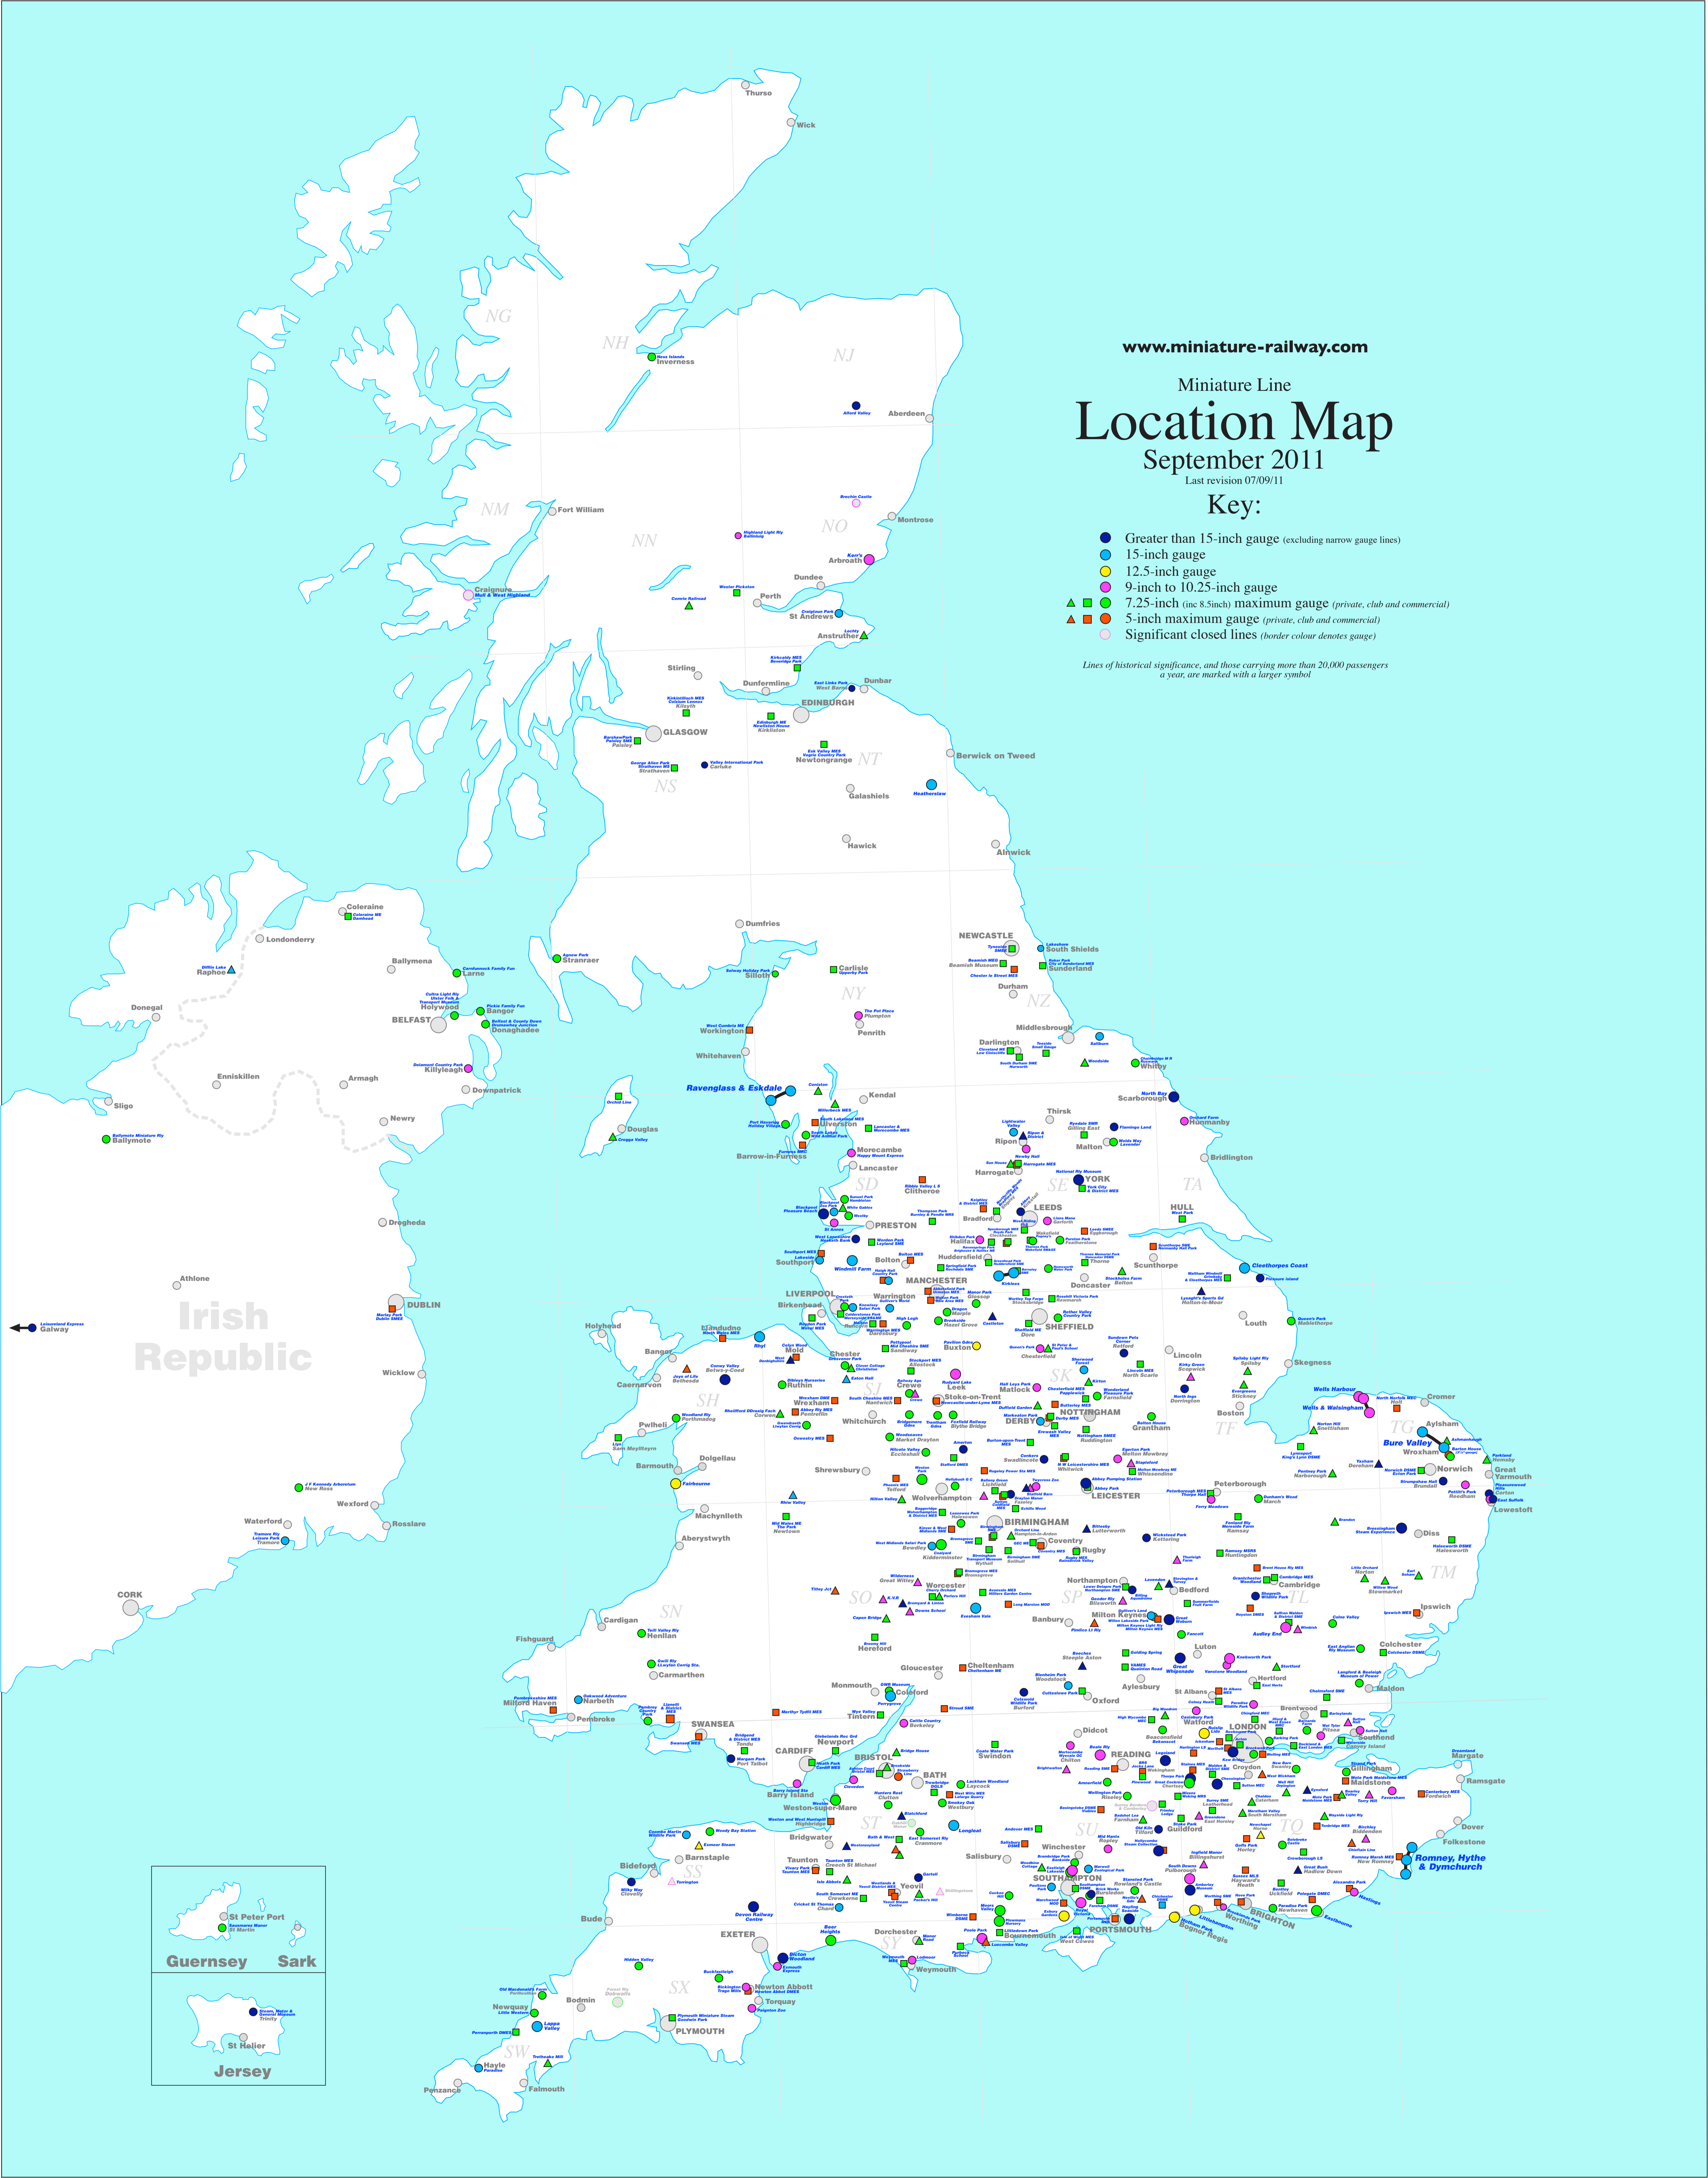

Miniature Line  
**Location Map**  
September 2011  
Last revision 07/09/11

**Key:**

- Greater than 15-inch gauge (excluding narrow gauge lines)
- 15-inch gauge
- 12.5-inch gauge
- 9-inch to 10.25-inch gauge
- 7.25-inch (inc 8.5-inch) maximum gauge (private, club and commercial)
- 5-inch maximum gauge (private, club and commercial)
- Significant closed lines (border colour denotes gauge)

Lines of historical significance, and those carrying more than 20,000 passengers a year, are marked with a larger symbol

**Irish Republic**